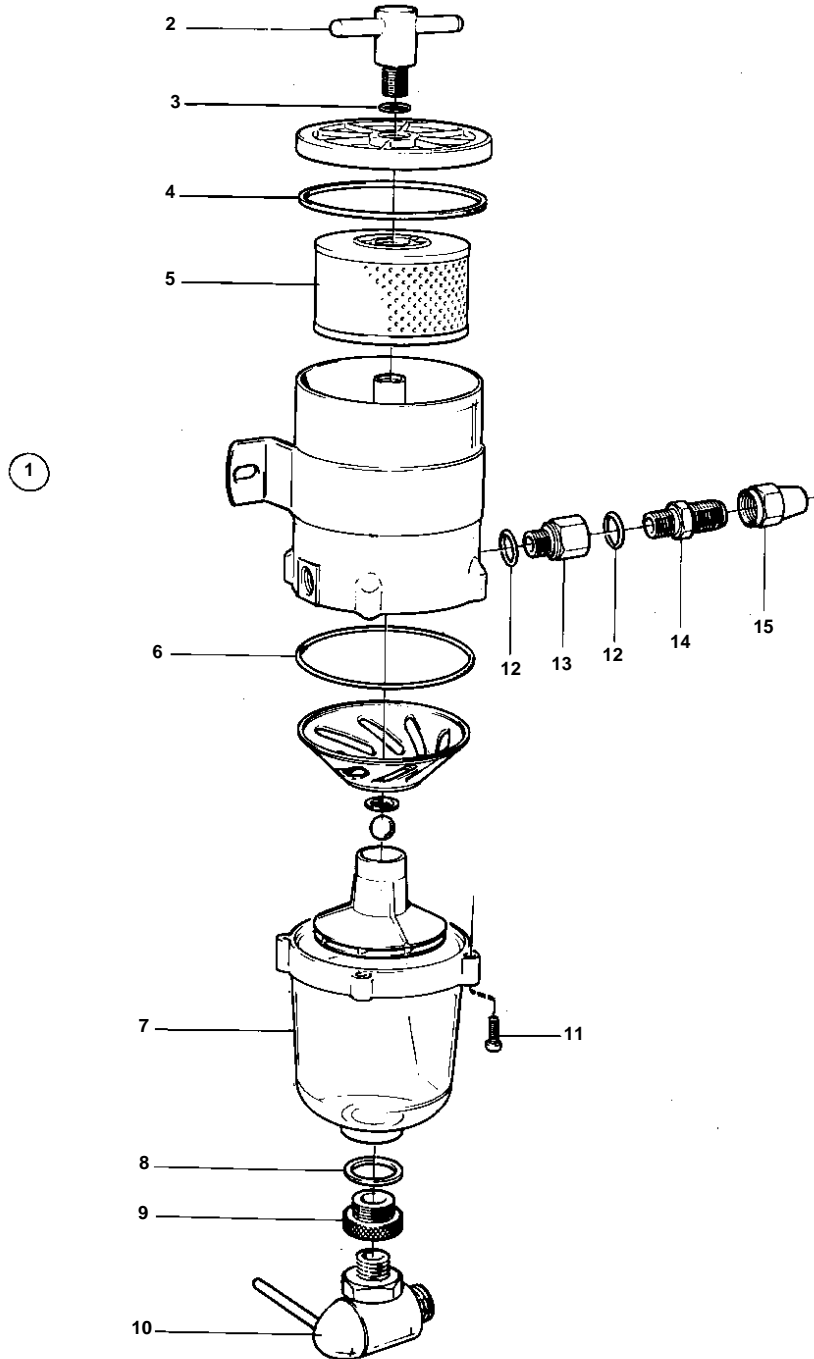

COMMON

8461

COMMON

REF	PART NO.	QTY	DESCRIPTION	SEE SEC.	NOTES
1	828958	1	Fuel strainer		
			Bulletin 50-01	50-01-EN	Extra Fuel Filter
2		1	· SCREW		
3		1	· SEAL RING		
4		1	· SEAL RING		
5	828897	1	· Filter insert		
6		1	· SEAL RING		
7		1	· LOWER PART		
8		1	· SEAL RING		
9		1	· NUT		
10		1	· DRAIN COCK		
11		4	· SCREW		
12	858601	4	· O-ring		
13	828937	2	· Nipple		
14	828942	2	· Nipple		
15	954323	2	· Cap nut		